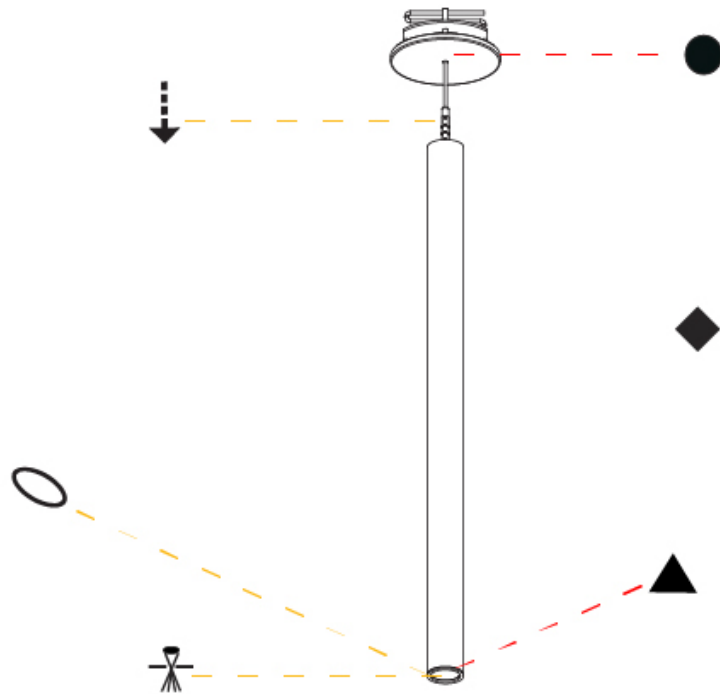

HANGOVER PLUG SHINE MONOPOINT RECESSED CANOPY SUSPENSION

A30844-

PROJECT
TYPE
SPECIFIER
QUANTITY
DATE

A